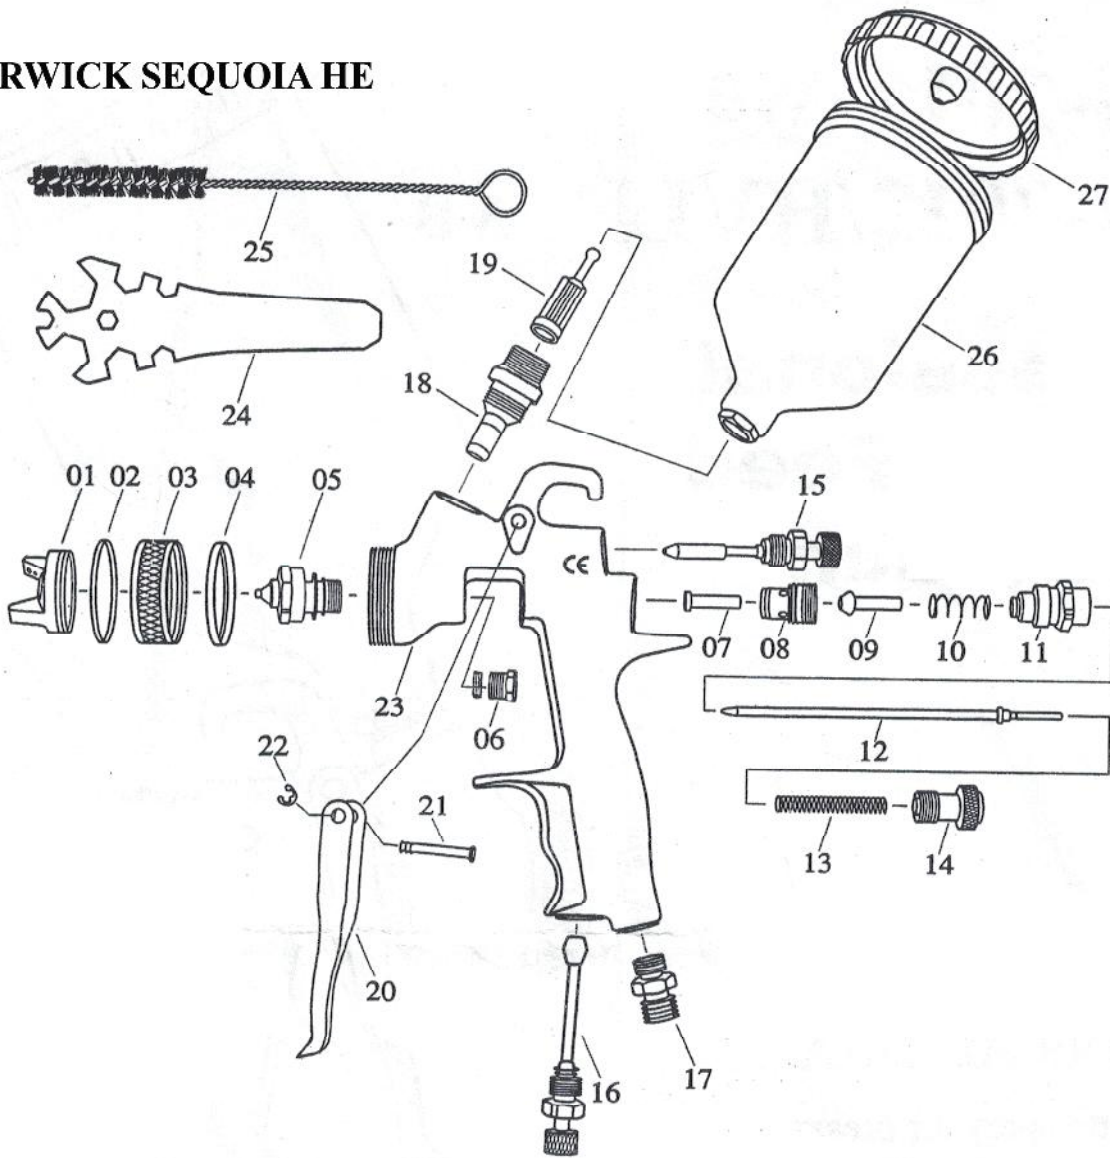

# WARWICK SEQUOIA HE

ITEM NO.	DESCRIPTION	ITEM NO.	DESCRIPTION
PART-01	Air Cap	PART-15	Pattern Adjustment Valve Set
PART-02	Teflon Packing	PART-16	Air Adjustment Valve Set
PART-03	Aluminum Cap Ring	PART-17	Air Hose Joint
PART-04	Nylon Packing	PART-18	Fluid Nipplet
PART-05	Fluid Nozzle	PART-19	Material Strainer
PART-06	Needle Packing Nut Set	PART-20	Trigger
PART-07	Air Valve Shaft	PART-21	Trigger Pin
PART-08	Brass Air Valve Body Set	PART-22	Locking Ring
PART-09	Air Valve	PART-23	Gun Body
PART-10	Spring for Valve	PART-24	Spanner
PART-11	Fluid Needle Guide	PART-25	Brush
PART-12	Fluid Needle Set	PART-26	Plastic Cup
PART-13	Fluid Needle Spring	PART-27	Cup Lid Set
PART-14	Fluid Adjustment Knob		